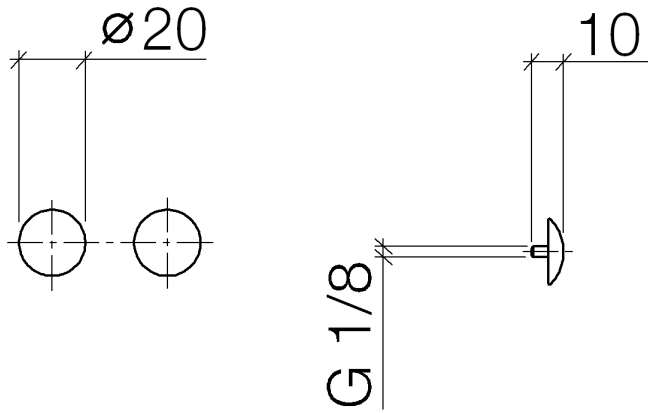

Decorative caps for Perfecto - Brushed Champagne (22kt Gold)

IMO

12 801 970

• 1 pair

Including retaining screws available under order no. 12 800 970-FF

Fits: IMO, LULU, MADISON, MEM, TARA, CL.1, LISSÉ, VAIA, META, CYO

12 801 970

12 801 970

Parts for other
finishes can be found
here: Chrome

Spare parts list

No.	Item Number	Name	Quantity used	Delivery time
1	09 30 30 060-46	screw	2	30